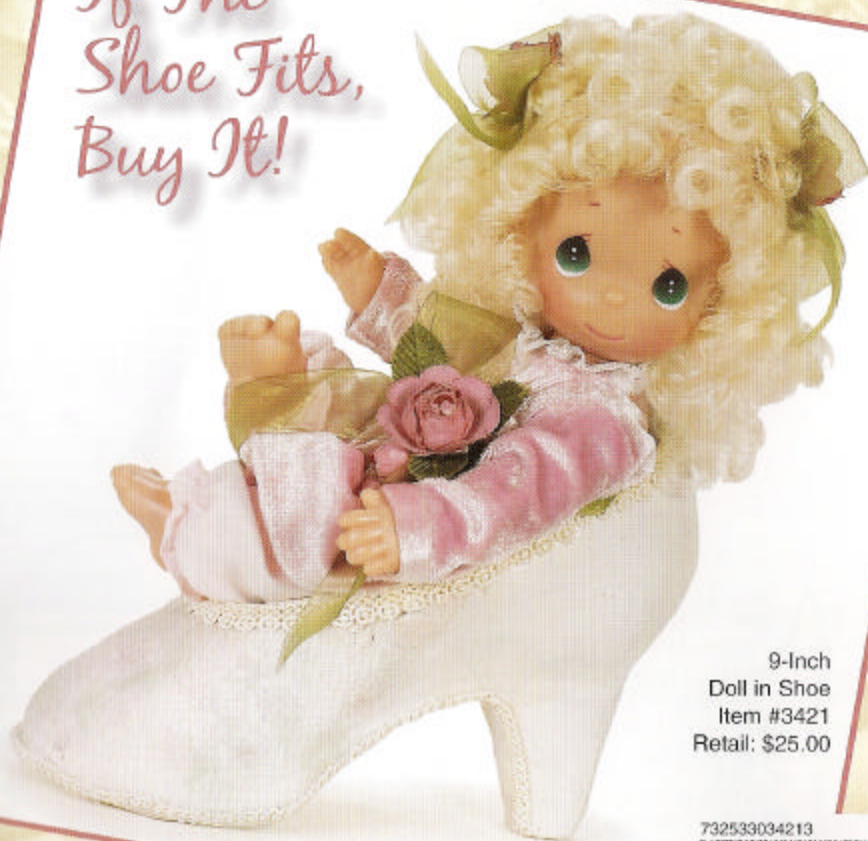

Twinkle, Twinkle, You're A Star

7-Inch Dolls • Retail: \$20.00 ea.

Ivory • Item #2124

Mauve • Item #2126

Green • Item #2125

732533021244

732533021268

732533021251

*You Are
Such An
Angel*

9-Inch Blonde
Item #3409
Retail: \$25.00

732533034091

*You Are Such
An Angel*

9-Inch Brunette
Item #3410
Retail: \$25.00

732533034107

*If The
Shoe Fits,
Buy It!*

9-Inch
Doll in Shoe
Item #3421
Retail: \$25.00