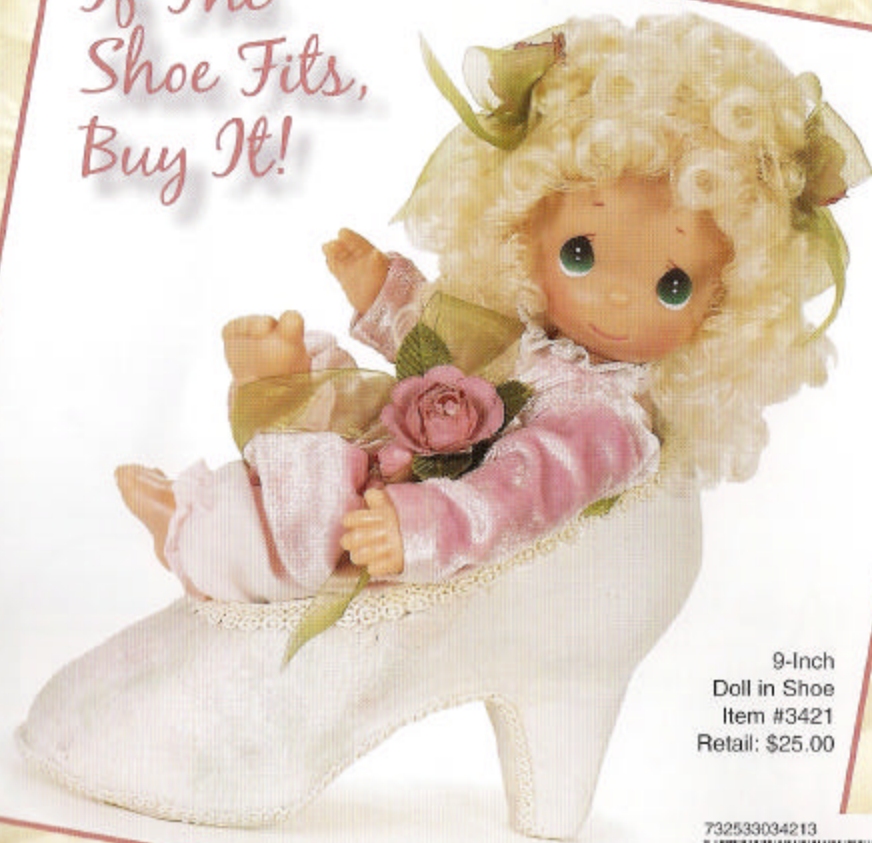

Twinkle, Twinkle, You're A Star

7-Inch Dolls • Retail: \$20.00 ea.

Ivory • Item #2124

Mauve • Item #2126

Green • Item #2125

732533021244

732533021268

732533021251

If The Shoe Fits, Buy It!

9-Inch
Doll in Shoe
Item #3421
Retail: \$25.00

732533034213

You Are Such An Angel

9-Inch Blonde
Item #3409
Retail: \$25.00

732533034091

You Are Such An Angel

9-Inch Brunette
Item #3410
Retail: \$25.00